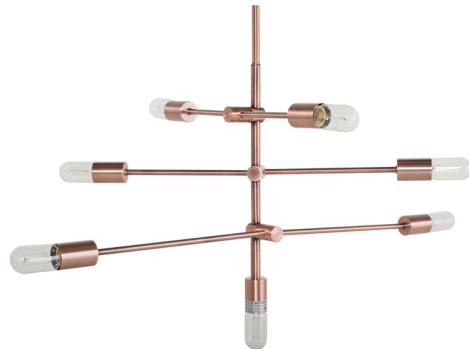

HONORMILL

NEED ASSISTANCE OR CUSTOM QUOTE? CALL: 212-560-5977 www.HONORMILL.com

Byron Pendant - Copper

\$957.70

Description

The remarkably understated and yet compellingly dynamic Byron pendant features 3 adjustable arms with 7 light fixtures, and a tall, narrow stem. The Byron is available in chrome and copper stainless steel and antique brass stainless steel with matte black detailing.

Additional Information

SKU	SNVO112857
Dimensions	34" x 34" x 19"
Product Details	brushed copper fixture, matte copper body
Bulbs Included	no
Total Max Wattage	420w
Wattage Per Bulb	60w
Color Selection	Copper
Bulb Type	e26"