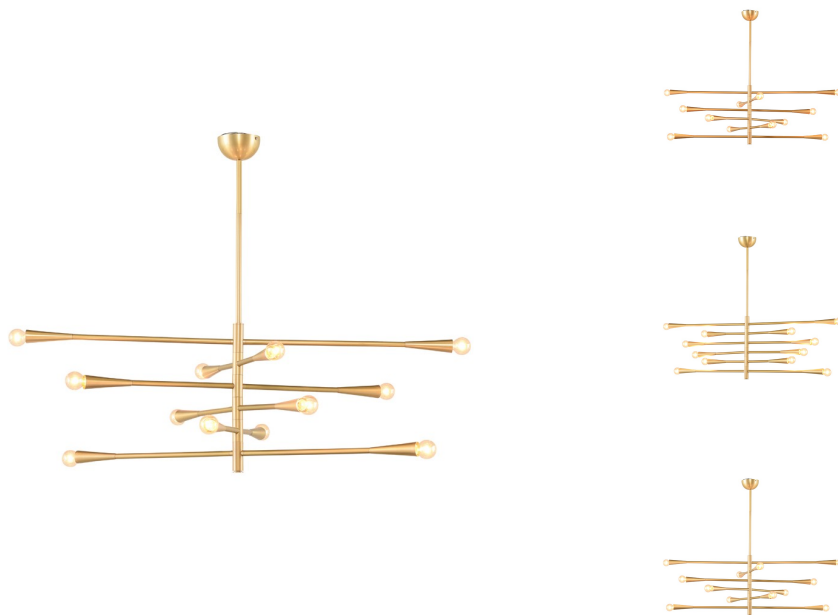

HONORMILL

NEED ASSISTANCE OR CUSTOM QUOTE? CALL: 212-560-5977 www.HONORMILL.com

Dahlia Pendant - Gold

\$1,110.82

Description

The Dahlia pendant presents a graceful formality in horizontal lines. Six slim golden trumpet arms fan out with balanced precision, projecting a refined lightness of form. Easily adjustable large and small arms allow for multidirectional lighting and unlimited design possibilities.

Additional Information

SKU	SNVO112879
Dimensions	45.8" x 48.8" x 15.8"
Product Details	brushed gold body
Bulbs Included	yes
Total Max Wattage	300w
Wattage Per Bulb	25w
Color Selection	Gold
Bulb Type	e12"