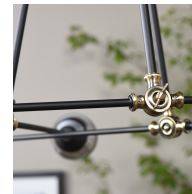

HONORMILL

NEED ASSISTANCE OR CUSTOM QUOTE? CALL: 212-560-5977 www.HONORMILL.com

Lanister Pendant - Antique Brass

\$1,046.78

Description

With its 8 fixtures and matching canopies, the chic, adjustable, contemporary-industrial Lanister pendant offers a unique upscale, alternative to track lighting, especially in residential environments.

Additional Information

SKU	SNVO112924
Dimensions	55.3" x 55.3" x 29.5"
Product Details	brushed antique brass shade, brushed antique brass fixture
Bulbs Included	no
Total Max Wattage	480w
Wattage Per Bulb	60w
Color Selection	Antique Brass
Bulb Type	e12"