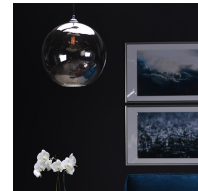

## Marshall Pendant - Grey

\$730.80

### Description

The perfectly spherical Marshall pendant projects an effortless sophistication. The pendant's flawlessly round reflective glass shade captures the pure spirit of contemporary minimalism in chrome. Rounding out the pristine modernist aesthetic, a stainless steel canopy and clear power cable.

### Additional Information

SKU	SNVO112937
Dimensions	15.8" x 15.8" x 15"
Product Details	grey glass shade, chrome steel fixture
Bulbs Included	no
Total Max Wattage	60w
Wattage Per Bulb	60w
Color Selection	Grey
Bulb Type	e26"