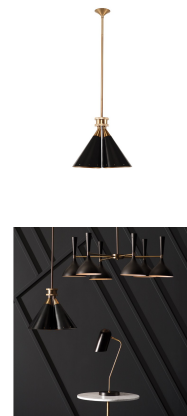

HONORMILL

NEED ASSISTANCE OR CUSTOM QUOTE? CALL: 212-560-5977 www.HONORMILL.com

Prizia Pendant - Black

\$888.10

Description

The animated design of The Prizia Pendant Light is both articulated and soft. An elegant brass gold canopy, tubing and holder give way to a shade comprised of undulating black steel. The precise curvature of the metal shade evokes a romantic quality that quietly contrasts its bold colour palate.

Additional Information

| | |
|-------------------|---|
| SKU | SNVO112960 |
| Dimensions | 19.8" x 19.8" x 59" |
| Product Details | black steel shade, brushed gold fixture |
| Bulbs Included | no |
| Total Max Wattage | 160w |
| Wattage Per Bulb | 40w |
| Color Selection | Black |
| Bulb Type | e26" |