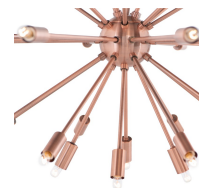

HONORMILL

NEED ASSISTANCE OR CUSTOM QUOTE? CALL: 212-560-5977 www.HONORMILL.com

Vladimir Pendant - Copper

\$1,774.80

Description

An era defining classic inspired by the mid-century space race, the Vladimir pendant represents a revolutionary design from a ground breaking era. Adorned with lighted rods, the unique satellite styled copper frame sparkles with an ethereal star like grace.

Additional Information

SKU	SNVO112993
Dimensions	41.8" x 41.8" x 23.3"
Product Details	polished copper fixture
Bulbs Included	yes
Total Max Wattage	540w
Wattage Per Bulb	15w
Color Selection	Copper
Bulb Type	e12"