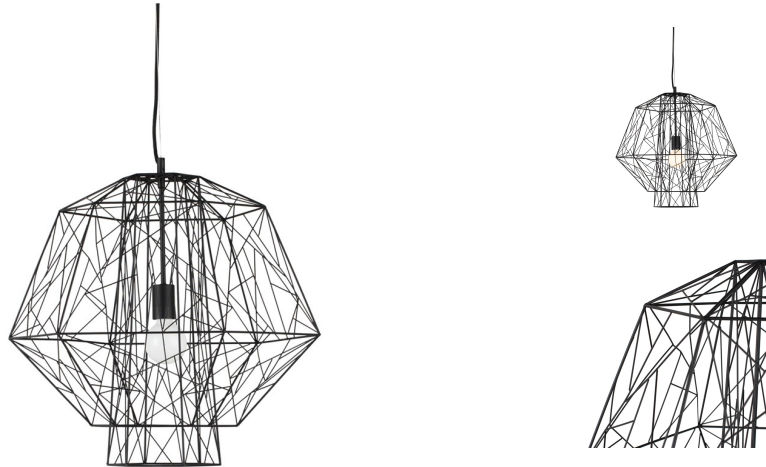

### Description

A linear and geometric form, the Zeus pendant makes a bold and dramatic statement with light and shadows.

### Additional Information

SKU	SNVO112999
Dimensions	23.8" x 23.8" x 122.8"
Product Details	matte black fixture
Bulbs Included	no
Total Max Wattage	150w
Wattage Per Bulb	150w
Color Selection	Black
Bulb Type	e26"