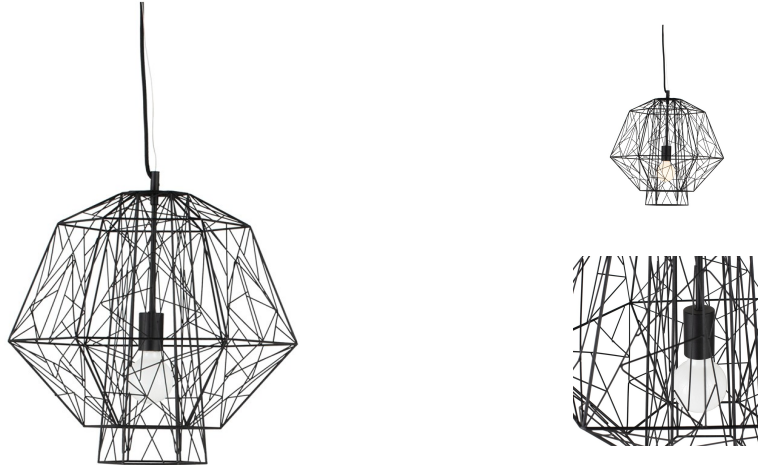

HONORMILL

NEED ASSISTANCE OR CUSTOM QUOTE? CALL: 212-560-5977 www.HONORMILL.com

Zeus Pendant - Black

\$730.80

Description

A linear and geometric form, the Zeus pendant makes a bold and dramatic statement with light and shadows.

Additional Information

SKU	SNVO113000
Dimensions	19.8" x 19.8" x 119.3"
Product Details	matte black fixture
Bulbs Included	no
Total Max Wattage	150w
Wattage Per Bulb	150w
Color Selection	Black
Bulb Type	e26"