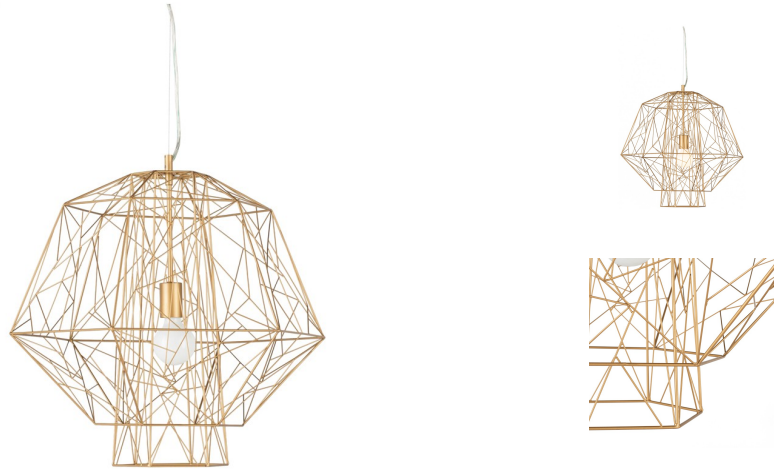

## Zeus Pendant - Gold

\$821.28

### Description

A linear and geometric form, the Zeus pendant makes a bold and dramatic statement with light and shadows.

### Additional Information

|                   |                        |
|-------------------|------------------------|
| SKU               | SNVO113004             |
| Dimensions        | 23.8" x 23.8" x 122.8" |
| Product Details   | matte gold fixture     |
| Bulbs Included    | no                     |
| Total Max Wattage | 150w                   |
| Wattage Per Bulb  | 150w                   |
| Color Selection   | Gold                   |
| Bulb Type         | e26"                   |