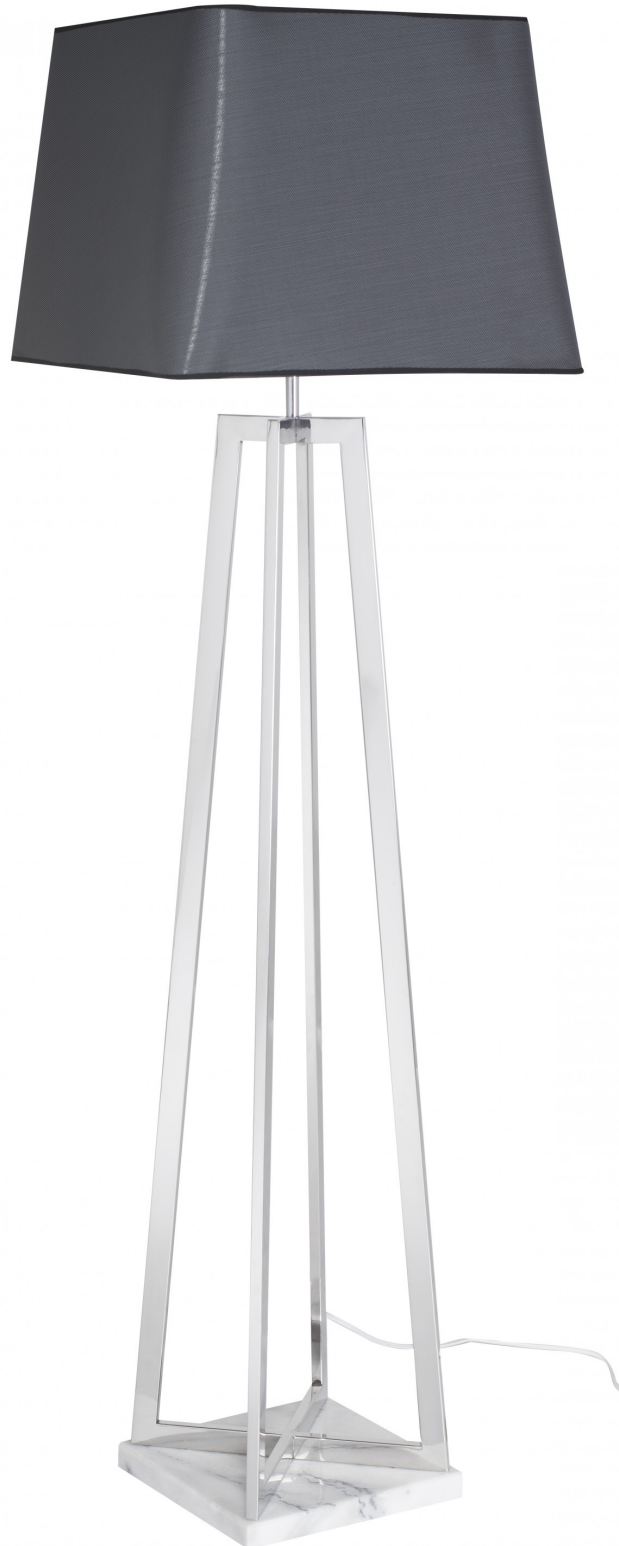

## Quadra Floor Light - Light Grey

\$1,774.80

## Description

The Quadra floor light presents an elegant vertical symmetry of form. Featuring four long flattened steel profiles anchored in marble, the Quadra projects an effortlessly modern grace.

## Additional Information

SKU	SNVO113048
Dimensions	19.8" x 19.8" x 65"
Product Details	light grey fabric shade, polished stainless steel body
Bulbs Included	no
Total Max Wattage	200w
Wattage Per Bulb	100w
Color Selection	Light Grey
Bulb Type	e26"