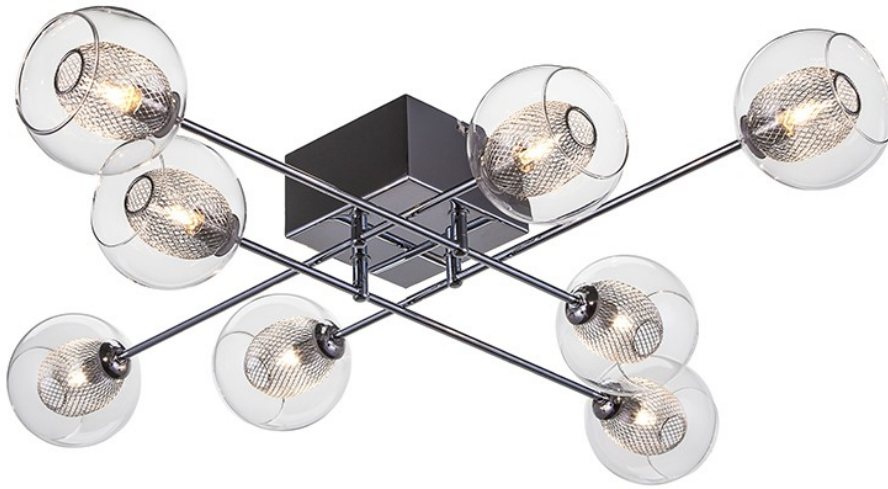

HONORMILL

NEED ASSISTANCE OR CUSTOM QUOTE? CALL: 212-560-5977 www.HONORMILL.com

Estelle 8 Ceiling Light - Clear

\$686.26

Description

The Estelle 8 ceiling mount represents an elegant linear modernity. With eight circular glass globes surrounding sparkling pin lights wrapped in a delicate silver wire cage the Estelle casts a rich, textured light with sophisticated understatement.

Additional Information

SKU	SNVO113086
Dimensions	30.5" x 30.5" x 5.3"
Product Details	clear glass shade, chrome steel body
Bulbs Included	yes
Total Max Wattage	320w
Wattage Per Bulb	40w
Color Selection	Clear
Bulb Type	g9"