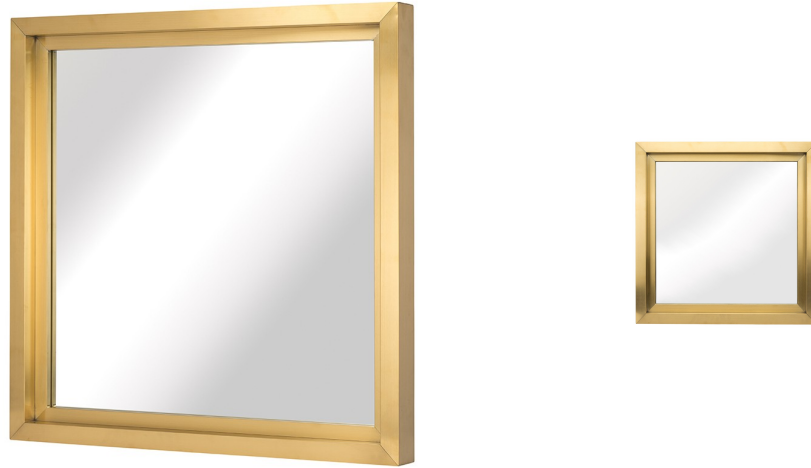

HONORMILL

NEED ASSISTANCE OR CUSTOM QUOTE? CALL: 212-560-5977 www.HONORMILL.com

Glam Wall Mirror - Gold

\$1,863.89

Description

Simple, striking, bold, the Glam mirrors oversized appearance makes a grand, elegant statement. The mirror, measuring 36 inches x 36 inches is wrapped and recessed into a smooth 3 inch brushed gold stainless steel frame. An arresting piece of furniture in itself, the Glam is designed for leaning or wall applications.

Additional Information

SKU	SNVO113271
Dimensions	36" x 3.3" x 36"
Product Details	brushed gold stainless steel frame
Color Selection	Gold