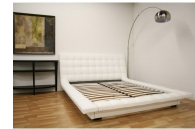

### Description

The contemporary design of our padded, upholstered platform Rome queen bed provides the finishing touch to your urban bedroom space. Constructed with a solid wood frame, the bed features a headboard, side rails, and footboard upholstered in black or white faux leather with foam padding. The interior sides are lined with fabric and the modern look is finished off with black wood legs, which have non-marking feet. Slats are included, which serve as a box spring, so all you need is a mattress. Assembly is required.

### Additional Information

SKU	S125481
Dimensions	78"W x 98"D x 10.5-40"H Internal 61.81" W x 81.89"D Shipping: Package 1: 94" x 15" x 10" Package 2: 81" x 61" x 3" Package 3: 81" x 41" x 13" Package 4: 12" x 10" x 7"
Designer Brand	HONORMILL