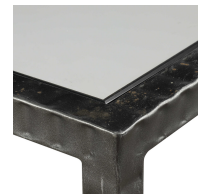

HONORMILL

NEED ASSISTANCE OR CUSTOM QUOTE? CALL: 212-560-5977 www.HONORMILL.com

Leo Console Table

\$681.00

Description

Industrial inspired function with multi-level display shelves, featuring ribbed iron finished in an aged gunmetal with a light rust patina. Shelves are clear tempered glass.

Additional Information

| | |
|------------|-------------------------|
| SKU | #24810 |
| Dimensions | 52 w x 34 h x 12 d (in) |