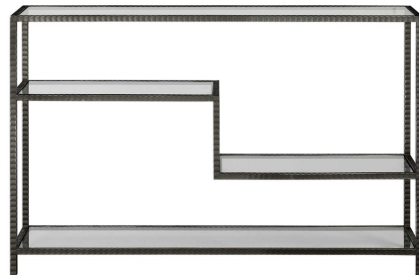

HONORMILL

NEED ASSISTANCE OR CUSTOM QUOTE? CALL: 212-560-5977 www.HONORMILL.com

Leo Console Table

\$681.00

Description

Industrial inspired function with multi-level display shelves, featuring ribbed iron finished in an aged gunmetal with a light rust patina. Shelves are clear tempered glass.

Additional Information

| | |
|------------|-------------------------|
| SKU | #24810 |
| Dimensions | 52 w x 34 h x 12 d (in) |