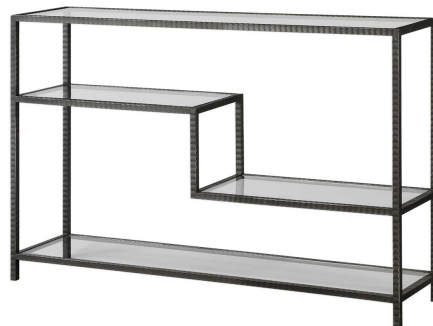

HONORMILL

NEED ASSISTANCE OR CUSTOM QUOTE? CALL: 212-560-5977 www.HONORMILL.com

Leo Console Table

\$681.00

Description

Industrial inspired function with multi-level display shelves, featuring ribbed iron finished in an aged gunmetal with a light rust patina. Shelves are clear tempered glass.

Additional Information

| | |
|------------|-------------------------|
| SKU | #24810 |
| Dimensions | 52 w x 34 h x 12 d (in) |