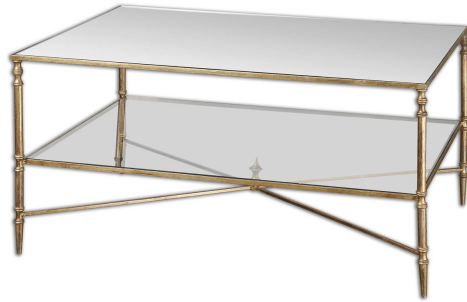

HONORMILL

NEED ASSISTANCE OR CUSTOM QUOTE? CALL: 212-560-5977 www.HONORMILL.com

Henzler Coffee Table

\$724.00

Description

Finished in gold leaf with heavy antiquing on iron frame and iron cross stretchers. Top is reinforced mirror and gallery shelf is clear tempered glass.

Additional Information

| | |
|------------|-------------------------|
| SKU | #24276 |
| Dimensions | 38 w x 19 h x 28 d (in) |