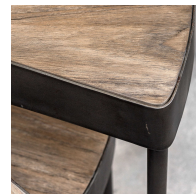

HONORMILL

NEED ASSISTANCE OR CUSTOM QUOTE? CALL: 212-560-5977 www.HONORMILL.com

Akito Nesting Table

\$448.00

Description

Featuring versatile functionality, this contemporary nesting table design features swivel action allowing you to create the shape. Mindi veneer tops are finished in a natural wheat with thick aged steel finished supports.

Additional Information

| | |
|------------|-------------------------|
| SKU | #25432 |
| Dimensions | 20 w x 24 h x 16 d (in) |