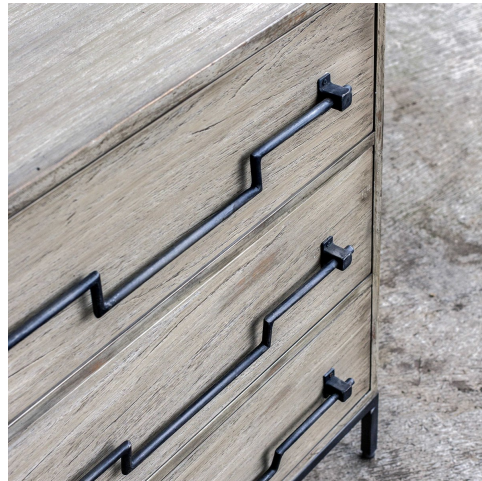

HONORMILL

NEED ASSISTANCE OR CUSTOM QUOTE? CALL: 212-560-5977 www.HONORMILL.com

Jory Accent Chest

\$967.00

Description

Constructed from plantation grown mango wood in an aged ivory finish with ember highlights, featuring old iron drop swing bar pulls, on an industrial iron base.

Additional Information

SKU	#25810
Dimensions	30 w x 33 h x 14 d (in)