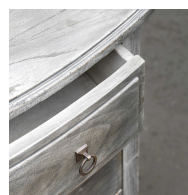

HONORMILL

NEED ASSISTANCE OR CUSTOM QUOTE? CALL: 212-560-5977 www.HONORMILL.com

Jacoby Accent Chest

\$1,040.00

Description

Featuring soft close drawers, in a burnished driftwood finish with antique bronze ring pulls, nodding to mid-century style with its slightly tapered angled legs.

Additional Information

SKU	#25806
Dimensions	32 w x 34 h x 17 d (in)