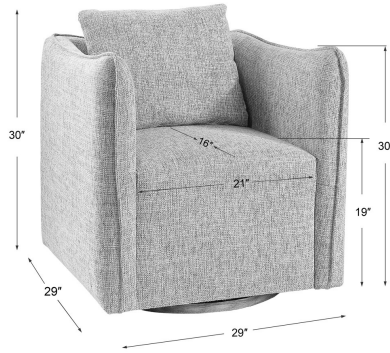

HONORMILL

NEED ASSISTANCE OR CUSTOM QUOTE? CALL: 212-560-5977 www.HONORMILL.com

Corben Swivel Chair

\$996.00

Description

Casual shelter arm accent chair tailored in a woven linen blend fabric in natural stone hues, featuring a flanged edge trim complete with a loose back pillow. Rests on a solid birch wood swivel base, finished in a weathered gray stain. Seat height is 19".

Additional Information

SKU	#23492
Dimensions	29 w x 30 h x 29 d (in)