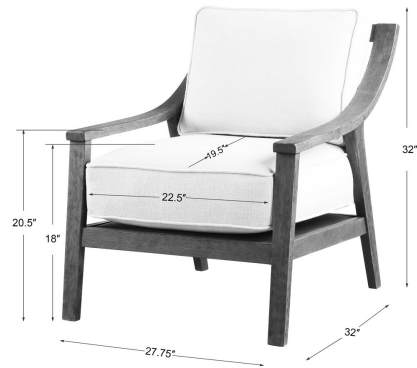

HONORMILL

NEED ASSISTANCE OR CUSTOM QUOTE? CALL: 212-560-5977 www.HONORMILL.com

Lyle Accent Chair

\$996.00

Description

A casual combination with a modern take, this open back accent chair features a dramatically curved rustic hardwood frame with exposed grain under a rich walnut finish. Welt trimmed comfortable box cushions are a neutral beige linen blended fabric. Seat height is 18".

Additional Information

SKU	#23391
Dimensions	28 w x 32 h x 32 d (in)