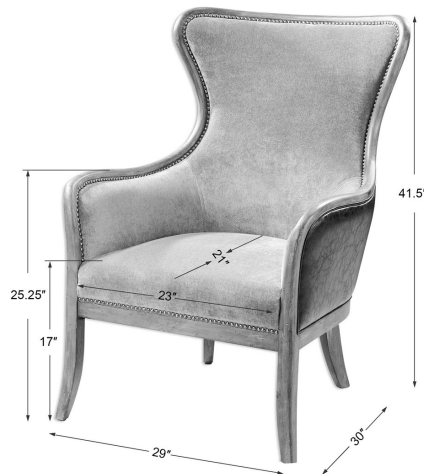

HONORMILL

NEED ASSISTANCE OR CUSTOM QUOTE? CALL: 212-560-5977 www.HONORMILL.com

Snowden Wing Chair

\$1,351.00

Description

Solid wood construction with reinforced joinery and hand rubbed, weathered pine exposed frame. Plush, caramel tan velvet is accented by solid brass nails and surrounded in deep chocolate faux leather. Seat height is 20".

Additional Information

SKU	#23158
Dimensions	29 w x 42 h x 30 d (in)