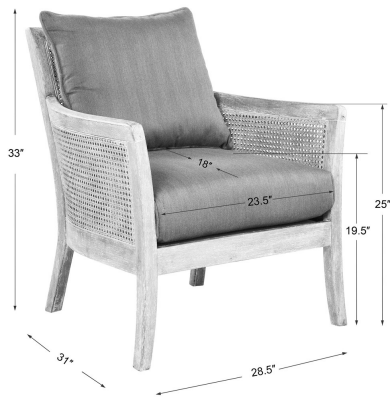

HONORMILL

NEED ASSISTANCE OR CUSTOM QUOTE? CALL: 212-560-5977 www.HONORMILL.com

Encore Armchair

\$1,176.00

Description

High supportive back and curvy flair arms make a grand style statement in a warm, washed and hand rubbed sandstone exposed hardwood finish with cane sides and tailored in a durable yet lush dark gray fabric. Seat height is 18" . Arm height is 24".

Additional Information

SKU	#23366
Dimensions	29 w x 33 h x 31 d (in)