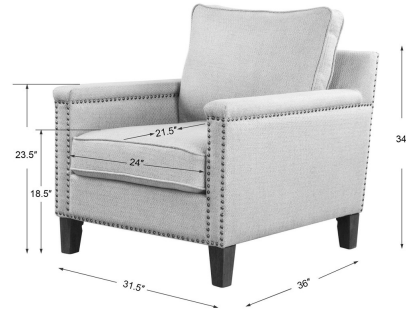

HONORMILL

NEED ASSISTANCE OR CUSTOM QUOTE? CALL: 212-560-5977 www.HONORMILL.com

Charlotta Accent Chair

\$1,054.00

Description

Supportive comfort in a transitional club chair, with a subtle woven argyle pattern in light sea mist, accented with antique brass nail head trim on solid oak legs finished in dark walnut. Seat height is 17".

Additional Information

SKU	#23381
Dimensions	32 w x 34 h x 36 d (in)