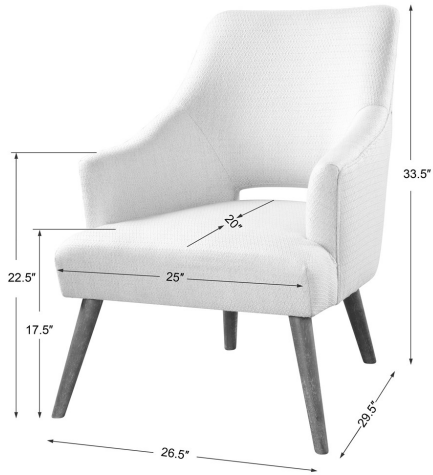

HONORMILL

NEED ASSISTANCE OR CUSTOM QUOTE? CALL: 212-560-5977 www.HONORMILL.com

Dree Accent Chair

\$619.00

Description

Retro inspired comfort, covered in a neutral chenille featuring a subtly woven argyle pattern, on tapered dowel legs finished in a lightly washed golden oak. Seat height is 18".

Additional Information

| | |
|------------|-------------------------|
| SKU | #23424 |
| Dimensions | 27 w x 34 h x 30 d (in) |