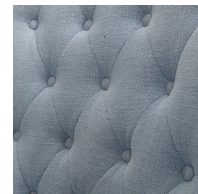

HONORMILL

NEED ASSISTANCE OR CUSTOM QUOTE? CALL: 212-560-5977 www.HONORMILL.com

Rioni Wing Chair

\$863.00

Description

Exaggerated scale makes an impressive design statement in the button tufted slubbed cotton blend in a light slate blue. Accented by antique bronze nail head trim, along with a metallic antique bronze back ring pull, on solid oak tapered legs finished in weathered pecan. Seat height is 20".

Additional Information

SKU	#23473
Dimensions	25 w x 44 h x 29 d (in)