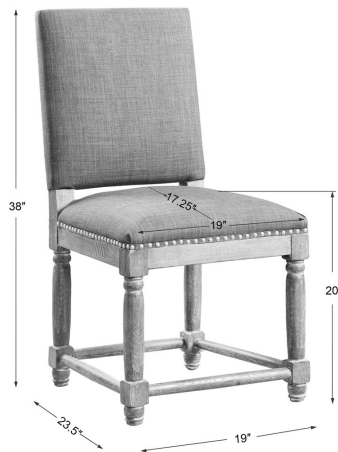

HONORMILL

NEED ASSISTANCE OR CUSTOM QUOTE? CALL: 212-560-5977 www.HONORMILL.com

Laurens Accent Chair

\$692.00

Description

Weathered gray hardwood base, paired with woven polyester seat and back in asphalt with antique brass accent nails. Seat height is 20".

Additional Information

SKU	#23215
Dimensions	19 w x 38 h x 24 d (in)