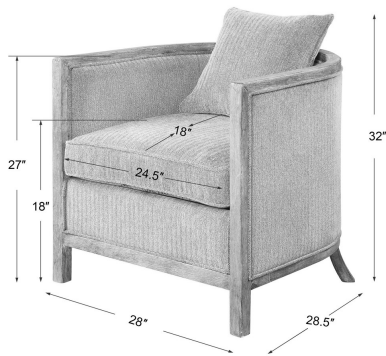

HONORMILL

NEED ASSISTANCE OR CUSTOM QUOTE? CALL: 212-560-5977 www.HONORMILL.com

Viaggio Accent Chair

\$996.00

Description

Versatile tub chair with a wonderful 360 degree view. The softly weathered exposed hardwood frame is lightly washed in gray to blend with the shimmering gray chenille neutral flaxen fabric. Great to float in any space. Seat height is 18".

Additional Information

SKU	#23359
Dimensions	28 w x 32 h x 29 d (in)