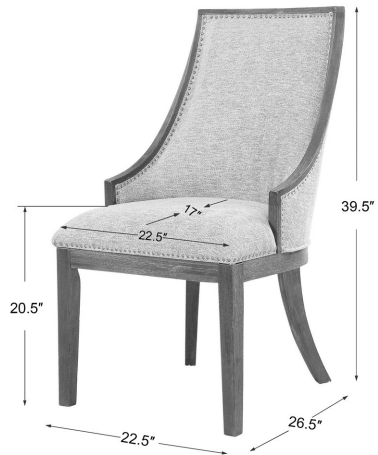

HONORMILL

NEED ASSISTANCE OR CUSTOM QUOTE? CALL: 212-560-5977 www.HONORMILL.com

Janis Accent Chair

\$697.00

Description

Curved back design in a woven light denim, accented by antique brass nail head trim. Wire brushed birch frame is finished in an ebony stain. Seat height is 20".

Additional Information

SKU	#23481
Dimensions	23 w x 40 h x 27 d (in)