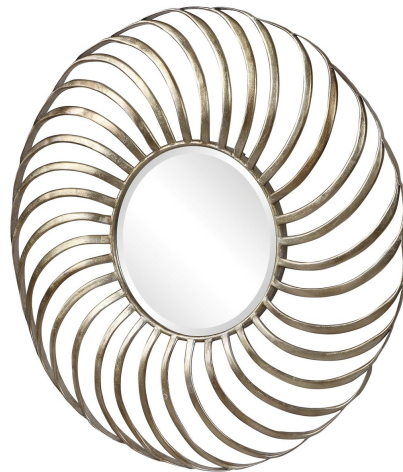

HONORMILL

NEED ASSISTANCE OR CUSTOM QUOTE? CALL: 212-560-5977 www.HONORMILL.com

Romie Round Mirror

\$545.00

Description

This round mirror adds a hint of mid-century style to a space. The forged metal frame is finished in a metallic golden champagne. This piece has a generous 1 1/4" bevel.

Additional Information

SKU	#09568
Dimensions	42 w x 42 h x 3 d (in)