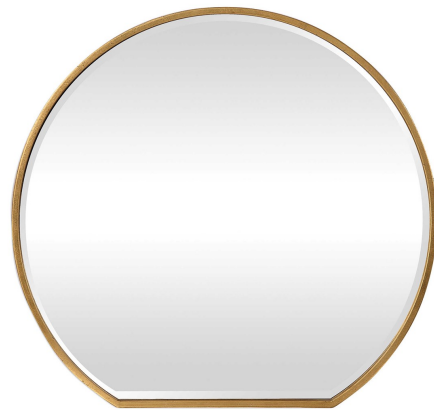

HONORMILL

NEED ASSISTANCE OR CUSTOM QUOTE? CALL: 212-560-5977 www.HONORMILL.com

Cabell Mirror

\$488.00

Description

This unique iron frame features a delicate profile with ample depth, hand finished in a metallic gold leaf. Mirror features a generous 1 1/4" bevel.

Additional Information

SKU	#09446
Dimensions	42 w x 39 h x 2 d (in)