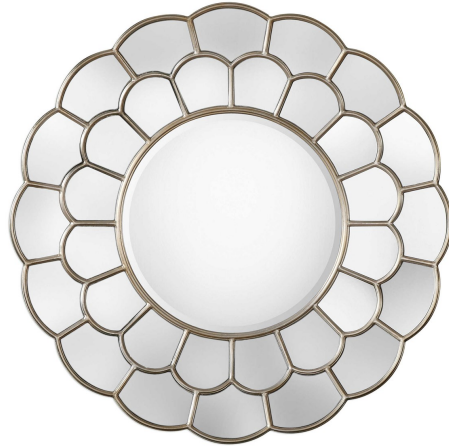

HONORMILL

NEED ASSISTANCE OR CUSTOM QUOTE? CALL: 212-560-5977 www.HONORMILL.com

Dahlia Round Mirror

\$1,018.00

Description

This blossoming flower design is framed in ribbed metal, finished in a lightly antiqued silver leaf, featuring curved mirror petals. Mirror is beveled.

Additional Information

| | |
|------------|------------------------|
| SKU | #09217 |
| Dimensions | 50 w x 50 h x 3 d (in) |