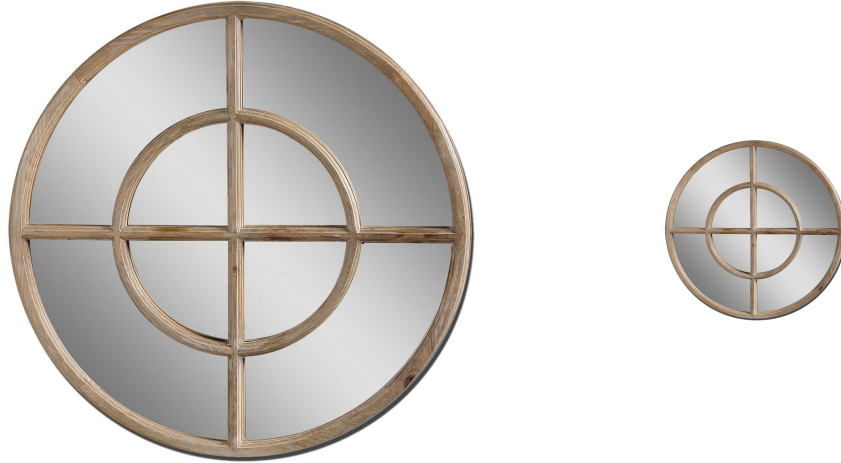

HONORMILL

NEED ASSISTANCE OR CUSTOM QUOTE? CALL: 212-560-5977 www.HONORMILL.com

Eliseo Round Mirror

\$524.00

Description

Frame is made of reclaimed wood with a light walnut stain. Mirror features a generous 1 1/4" bevel.

Additional Information

SKU	#09901
Dimensions	37 w x 37 h x 1 d (in)