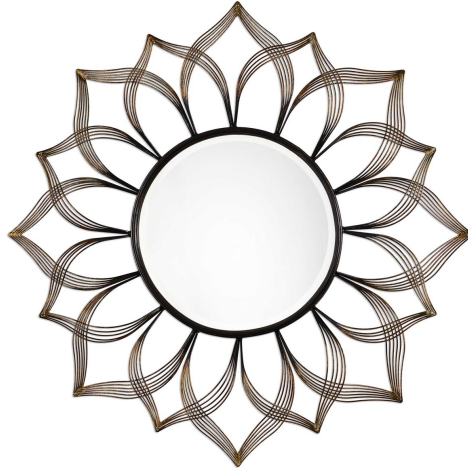

### Description

Cheerful, sunflower design made of hand forged iron, encase the beveled mirror. Frame features an antiqued metallic gold finish with heavy black dry brushing creating an ombre effect.