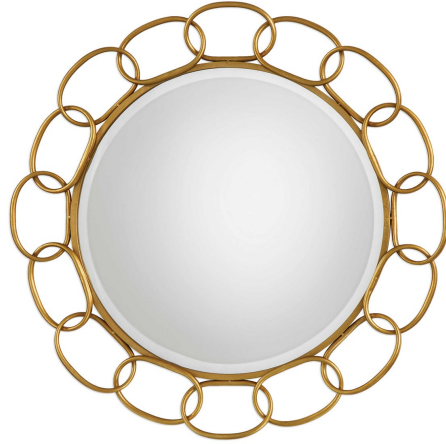

HONORMILL

NEED ASSISTANCE OR CUSTOM QUOTE? CALL: 212-560-5977 www.HONORMILL.com

Circulus Round Mirror

\$310.00

Description

Hand forged chain linked iron, finished in a lightly antiqued metallic gold leaf. Mirror is beveled.

Additional Information

SKU	#09293
Dimensions	36 w x 36 h x 2 d (in)