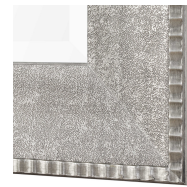

HONORMILL

NEED ASSISTANCE OR CUSTOM QUOTE? CALL: 212-560-5977 www.HONORMILL.com

Leiston Mirror

\$460.00

Description

Heavily textured sloped profile finished in a metallic silver, accented with a fluted antiqued silver edge. Mirror features a generous 1 1/4" bevel. May be hung horizontal or vertical.

Additional Information

SKU	#09370
Dimensions	39 w x 59 h x 1 d (in)