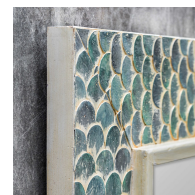

HONORMILL

NEED ASSISTANCE OR CUSTOM QUOTE? CALL: 212-560-5977 www.HONORMILL.com

Makaria Mirror

\$482.00

Description

This unique design takes a whimsical approach by adorning a solid wood frame with fiber glass mermaid scales, hand painted in shades of tropical blues, accented with a heavy white wash. Mirror is beveled. May be hung horizontal or vertical.