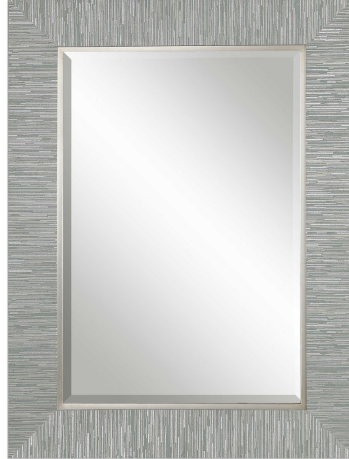

HONORMILL

NEED ASSISTANCE OR CUSTOM QUOTE? CALL: 212-560-5977 www.HONORMILL.com

Belaya Vanity Mirror

\$351.00

Description

Solid wood frame with a blue-gray and silver striped, textured wrap finish accented with a silver leaf inner lip. Mirror is beveled. May be hung horizontal or vertical.

Additional Information

SKU	#14551
Dimensions	28 w x 38 h x 1 d (in)