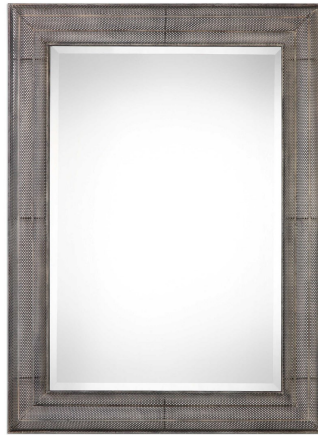

HONORMILL

NEED ASSISTANCE OR CUSTOM QUOTE? CALL: 212-560-5977 www.HONORMILL.com

Corsica Mirror

\$403.00

Description

Frame is hand crafted from pierced stamped metal with an openness that allows wall color to show thru. Finish is wrought iron black with a rust taupe glaze accent. Mirror has a generous 1 1/4" bevel. Mirror may be hung horizontal or vertical.

Additional Information

SKU	#09111
Dimensions	36 w x 48 h x 2 d (in)