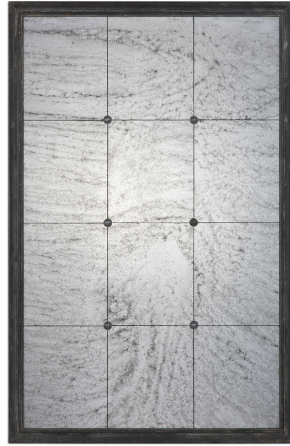

## Shaylyn Mirror

\$874.00

### Description

Heavily antiqued mirrors accented with dome medallion spacers encased in a solid pine frame finished in a hand painted, distressed, aged black. May be hung horizontal or vertical.