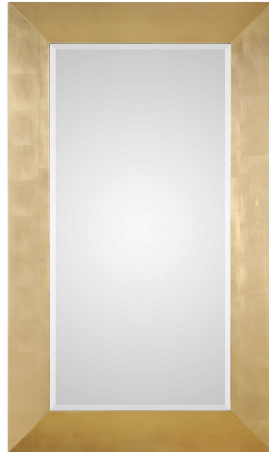

## Chaney Mirror

\$752.00

### Description

This solid pine frame features a sleek design finished in a hand applied gold leaf. Mirror features a generous 1 1/4" bevel. May be hung horizontal or vertical.

### Additional Information

SKU	#09324
Dimensions	44 w x 74 h x 3 d (in)