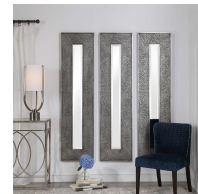

HONORMILL

NEED ASSISTANCE OR CUSTOM QUOTE? CALL: 212-560-5977 www.HONORMILL.com

Bannon Mirror

\$403.00

Description

This rectangular mirror features a heavily textured surface finished in a metallic silver leaf with a heavy charcoal wash over a solid wood construction. This contemporary design boasts a great profile for showing individually or multiple for a bold statement. The mirror is beveled and can hang vertically and horizontally.

Additional Information

SKU	#09528
Dimensions	19 w x 73 h x 1 d (in)