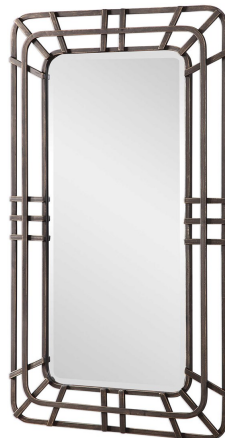

HONORMILL

NEED ASSISTANCE OR CUSTOM QUOTE? CALL: 212-560-5977 www.HONORMILL.com

Alston Mirror

\$371.00

Description

This open frame design is constructed of hand forged iron that's finished in a distressed dark bronze with antique gold highlights. The mirror is surrounded by a generous 1 1/4" bevel and may be hung horizontal or vertical.

Additional Information

SKU	#09482
Dimensions	26 w x 46 h x 2 d (in)