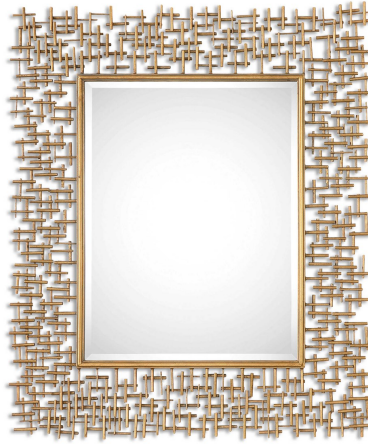

HONORMILL

NEED ASSISTANCE OR CUSTOM QUOTE? CALL: 212-560-5977 www.HONORMILL.com

Nevena Mirror

\$616.00

Description

Frame is made of welded metal tubes finished in a heavily antiqued gold leaf. Mirror has a generous 1 1/4" bevel. May be hung horizontal or vertical.

Additional Information

SKU	#08139
Dimensions	36 w x 42 h x 1 d (in)