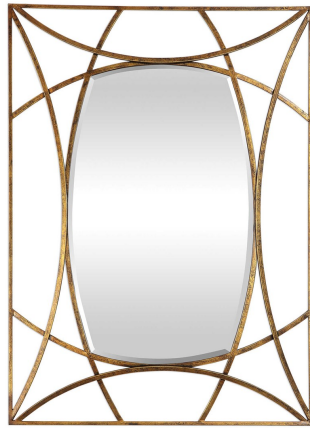

HONORMILL

NEED ASSISTANCE OR CUSTOM QUOTE? CALL: 212-560-5977 www.HONORMILL.com

Abreona Mirror

\$366.00

Description

This artistic design is made from gracefully curved iron bars, finished in a heavily antiqued metallic gold leaf with aged black distressing, showcasing a uniquely curved beveled mirror. May be hung horizontal or vertical.

Additional Information

SKU	#09438
Dimensions	31 w x 43 h x 2 d (in)