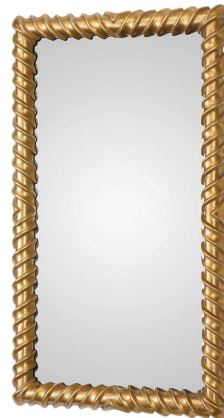

HONORMILL

NEED ASSISTANCE OR CUSTOM QUOTE? CALL: 212-560-5977 www.HONORMILL.com

Yamuna Mirror

\$462.00

Description

This contemporary design features a 3-dimensional spiral pattern hand finished in a metallic gold leaf with light antiquing. May be hung horizontal or vertical.

Additional Information

| | |
|------------|------------------------|
| SKU | #09345 |
| Dimensions | 25 w x 43 h x 2 d (in) |