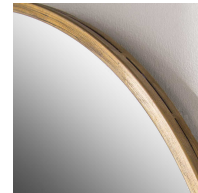

HONORMILL

NEED ASSISTANCE OR CUSTOM QUOTE? CALL: 212-560-5977 www.HONORMILL.com

Herleva Oval Mirror

\$310.00

Description

Narrow, hand forged metal frame finished in heavily antiqued, plated gold. Mirror is beveled. May be hung horizontal or vertical.

Additional Information

SKU	#12894
Dimensions	18 w x 28 h x 1 d (in)