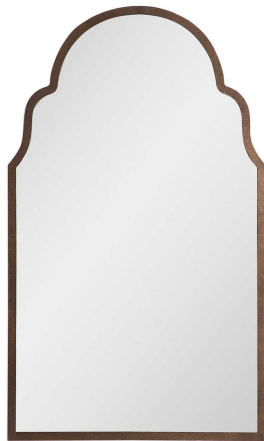

HONORMILL

NEED ASSISTANCE OR CUSTOM QUOTE? CALL: 212-560-5977 www.HONORMILL.com

Brayden Arch Mirror

\$448.00

Description

This shaped mirror features a hand forged metal frame finished in lightly textured, dark brown with burnished edges and gold highlights.

Additional Information

SKU	#12668 P
Dimensions	24 w x 41 h x 1 d (in)