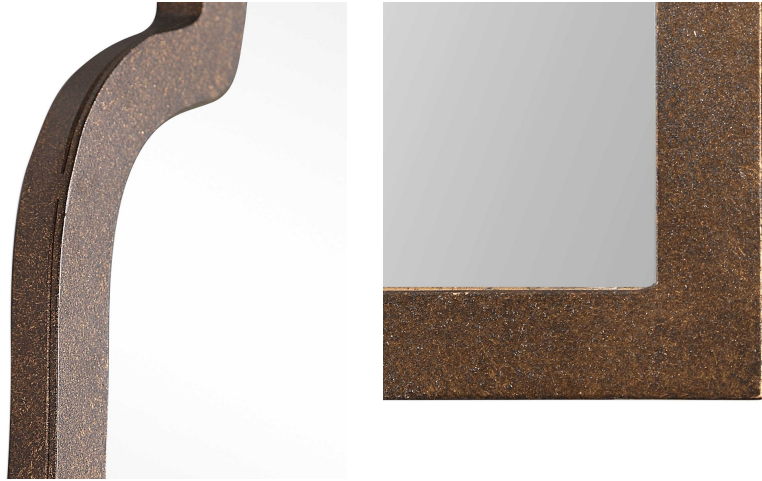

HONORMILL

NEED ASSISTANCE OR CUSTOM QUOTE? CALL: 212-560-5977 www.HONORMILL.com

Brayden Arch Mirror

\$448.00

Description

This shaped mirror features a hand forged metal frame finished in lightly textured, dark brown with burnished edges and gold highlights.

Additional Information

SKU	#12668 P
Dimensions	24 w x 41 h x 1 d (in)