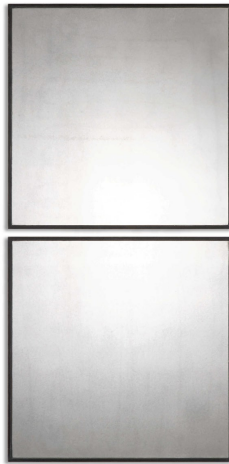

HONORMILL

NEED ASSISTANCE OR CUSTOM QUOTE? CALL: 212-560-5977 www.HONORMILL.com

Matty Square Mirrors, S/2

\$310.00

Description

Antiqued mirrors accented with aged black frames with red undertones.

Additional Information

SKU	#13932
Dimensions	24 w x 24 h x 1 d (in)