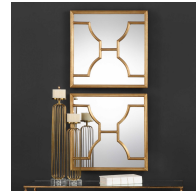

HONORMILL

NEED ASSISTANCE OR CUSTOM QUOTE? CALL: 212-560-5977 www.HONORMILL.com

Misa Square Mirrors, S/2

\$366.00

Description

Forged iron with sharp beveled edges, finished in a lightly antiqued gold leaf.

Additional Information

SKU	#09268
Dimensions	24 w x 24 h x 1 d (in)