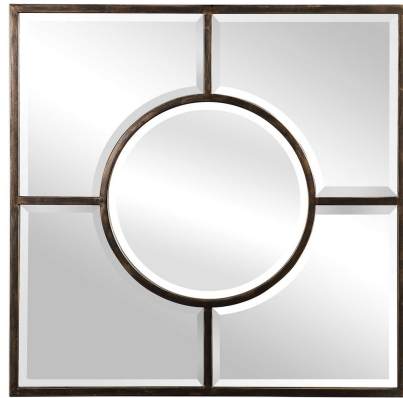

## Baeden Square Mirror

\$556.00

### Description

Sophisticated and versatile, this mirror frame is made from forged iron, finished in a rich dark bronze, encasing gracefully curved beveled mirrors. Mirror features a generous 1 1/4" bevel.